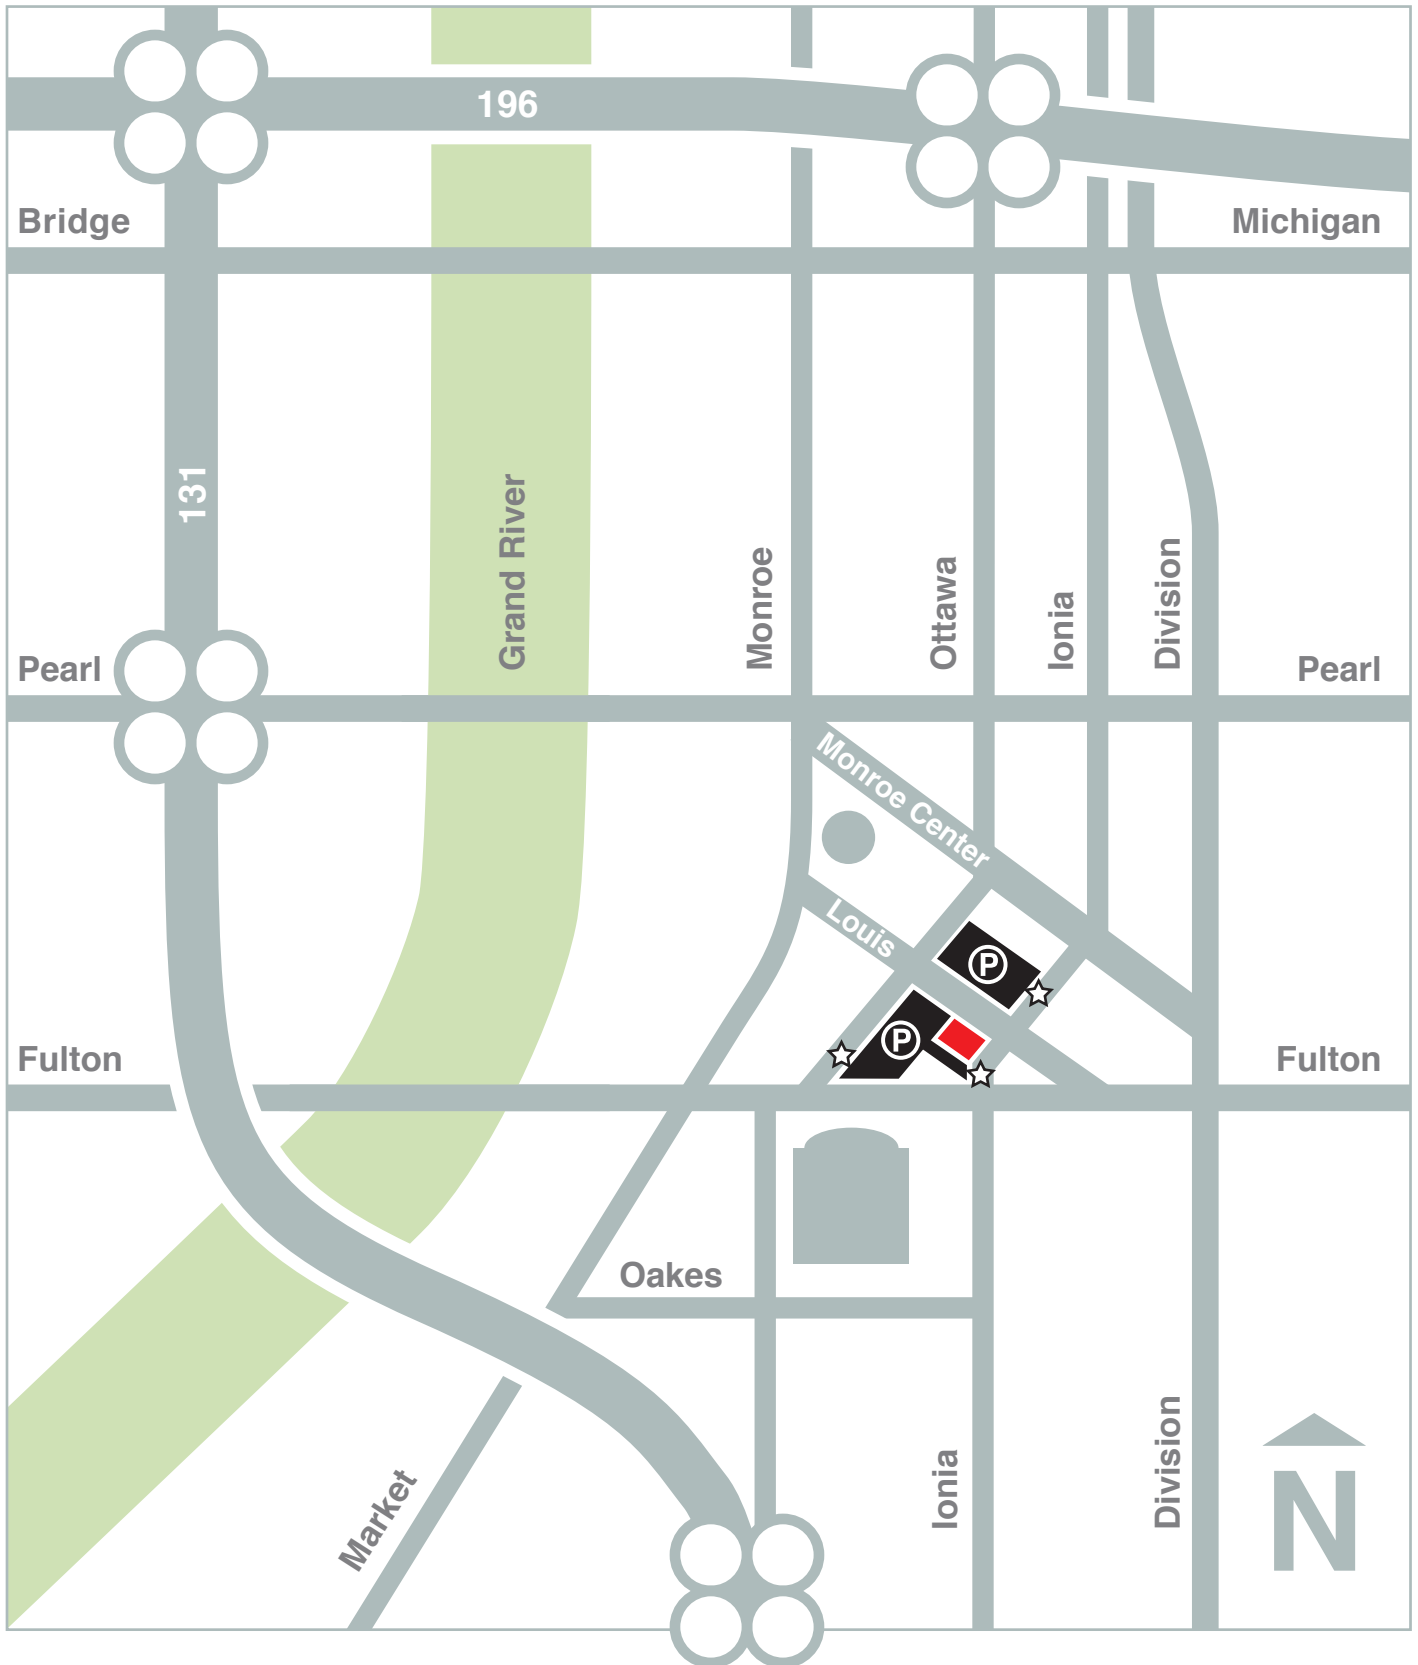

Ⓟ Parking   
 ☆ Parking Entrance   
 ⊗ On-Off Ramp   
 ■ Felder

Felder Communications Group 50 Louis St. NW, Suite 600 Grand Rapids, MI 49503-2633  
 p. 616.459.1200 f. 616.459.2080 www.felder.com