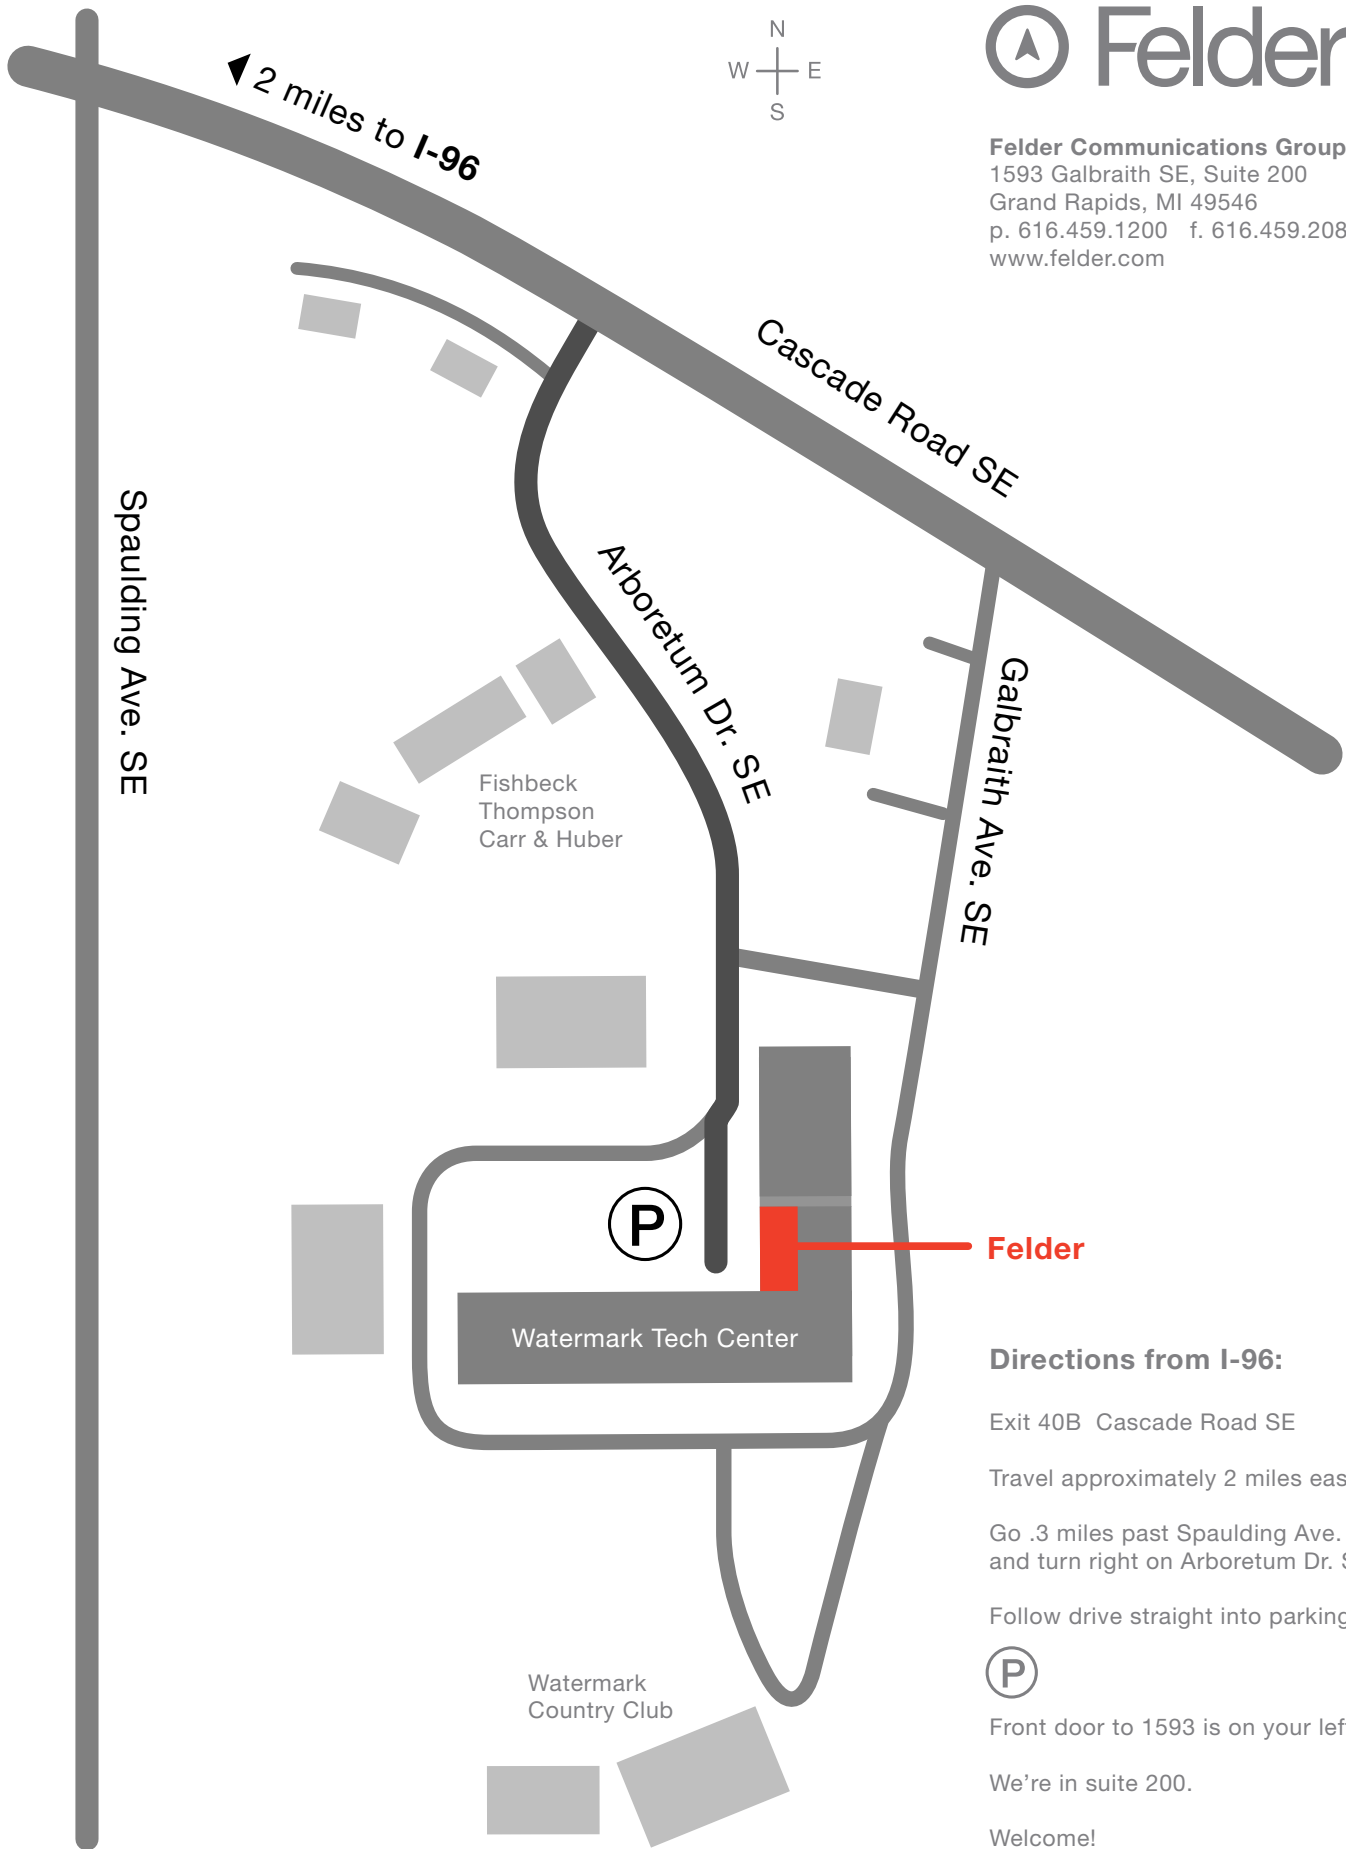

Felder Communications Group
1593 Galbraith SE, Suite 200
Grand Rapids, MI 49546
p. 616.459.1200 f. 616.459.2080
www.felder.com

Directions from I-96:

Exit 40B Cascade Road SE

Travel approximately 2 miles east.

Go .3 miles past Spaulding Ave. SE and turn right on Arboretum Dr. SE.

Follow drive straight into parking lot.

Front door to 1593 is on your left.

We're in suite 200.

Welcome!